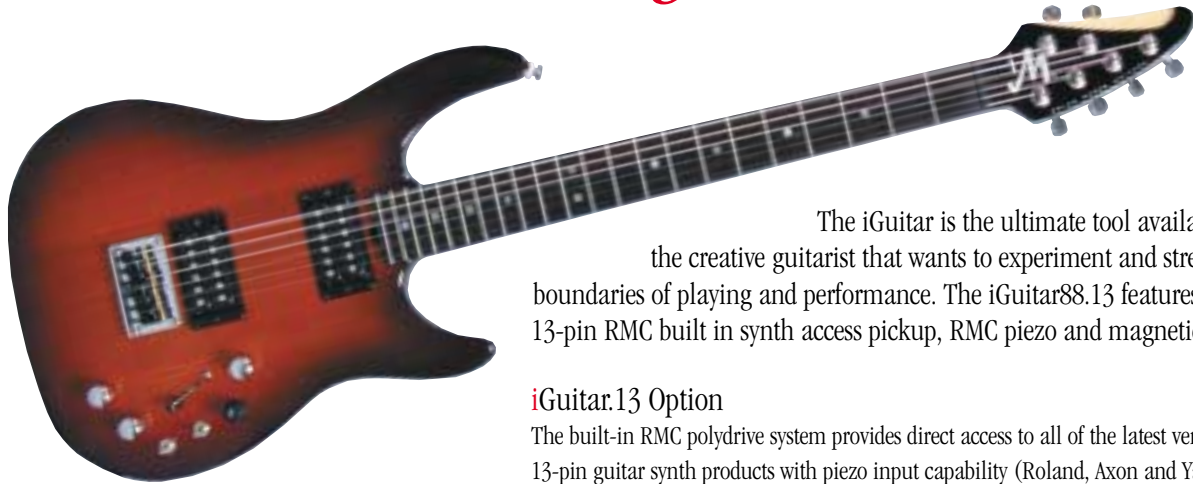

# iGuitar88.13

The iGuitar is the ultimate tool available for the creative guitarist that wants to experiment and stretch the boundaries of playing and performance. The iGuitar88.13 features the 13-pin RMC built in synth access pickup, RMC piezo and magnetic pickups.

## iGuitar.13 Option

The built-in RMC polydrive system provides direct access to all of the latest versions of 13-pin guitar synth products with piezo input capability (Roland, Axon and Yamaha) and uses RMC piezo saddles for superior tracking v.s. externally mounted pickups.

## iGuitar88.13 Features:

- RMC piezo for great acoustic sound
- 13-pin RMC system for synth access
- Comfort contoured body
- Unique sculpted headstock
- Bolt-on Neck construction
- Kalantas Mahogany body
- 22 fret, Maple neck, Rosewood fingerboard
- 25.5" scale 15" radius
- 2 Humbuckers
- Chrome Hardware
- Fixed Bridge with RMC piezo/hex synth pickup
- No need for externally mounted synth pickup
- Improved tracking v.s. externally mounted magnetic hex pickups
- Compatible with all 13-pin guitar synth products with piezo input capabilities
- All synth sounds can be blended with the magnetic and piezo pickups