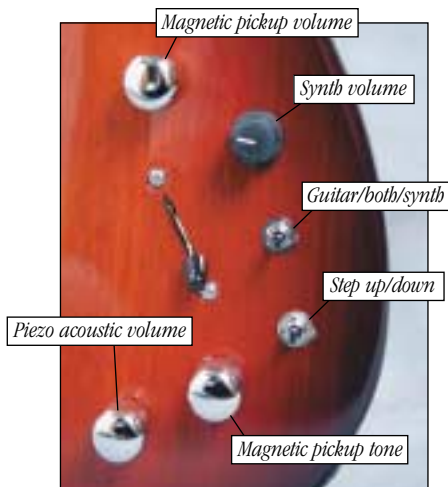

# iGuitar88.13

The iGuitar is the ultimate tool available for the creative guitarist that wants to experiment and stretch the boundaries of playing and performance. The iGuitar88.13 features the 13-pin RMC built in synth access pickup, RMC piezo and magnetic pickups.

## iGuitar.13 Option

The built-in RMC polydrive system provides direct access to all of the latest versions of 13-pin guitar synth products with piezo input capability (Roland, Axon and Yamaha) and uses RMC piezo saddles for superior tracking v.s. externally mounted pickups.

## iGuitar88.13 Features:

- RMC piezo for great acoustic sound
- 13-pin RMC system for synth access
- Comfort contoured body
- Unique sculpted headstock
- Bolt-on Neck construction
- Kalantas Mahogany body
- 22 fret, Maple neck, Rosewood fingerboard
- 25.5" scale 15" radius
- 2 Humbuckers
- Chrome Hardware
- Fixed Bridge with RMC piezo/hex synth pickup
- No need for externally mounted synth pickup
- Improved tracking v.s. externally mounted magnetic hex pickups
- Compatible with all 13-pin guitar synth products with piezo input capabilities
- All synth sounds can be blended with the magnetic and piezo pickups